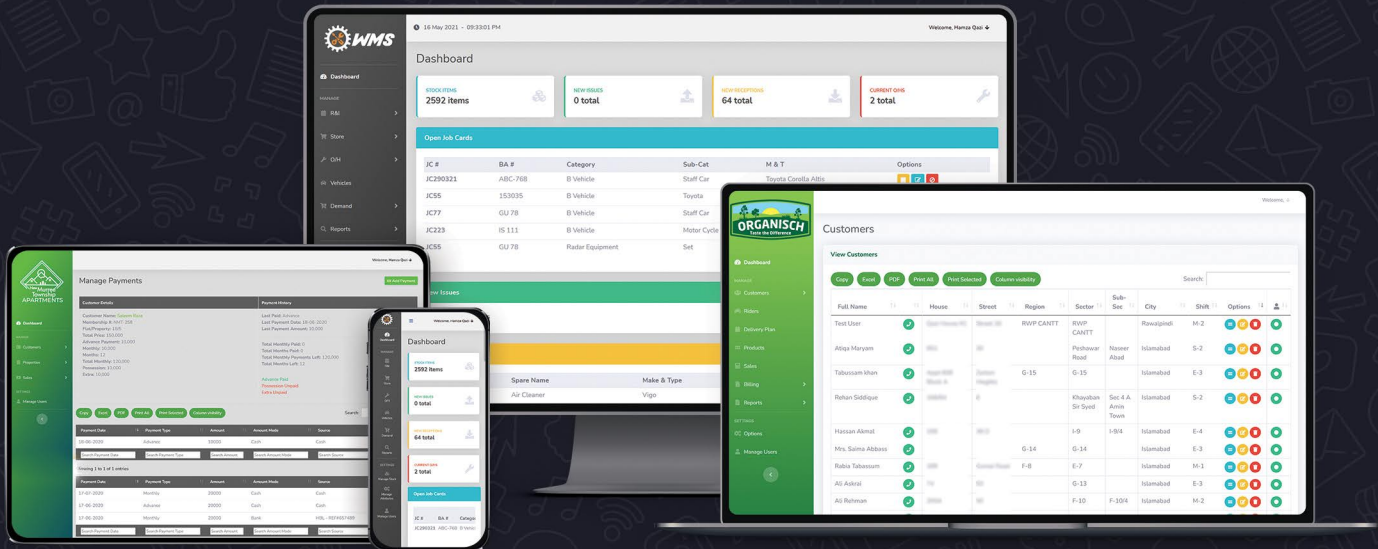

Montessori to Matric

SLS

●●● 3D Modelling
●●● VFX & Animation

Software,
ERP & CRM

Management Systems

We have extensive experience of building robust custom management systems, that are cross platform and support all basic as well as advanced features suited to your needs.

System Features

USER FRIENDLY INTERFACE
& OPTIMIZED CODE

WORKS ON ANY OS WITH
MINIMAL REQUIREMENTS

RESPONSIVE LAYOUT
ADAPTS ANY SCREEN SIZE

EASILY MAINTAINABLE
AND UPGRADABLE

CENTRALIZED DATABASE
SECURE LOCAL NETWORK