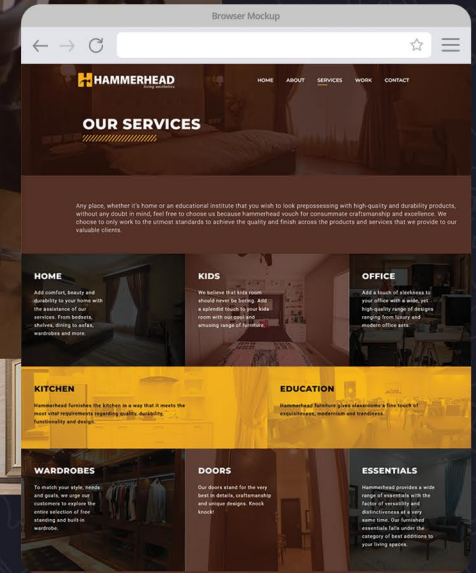

CRM & ERP
Solutions

Digital
Marketing

Visual
Production

For a complete list of solutions
www.creativibes.com/services

5/5 
Ratings

●●● Website
●●● & Mobile App

Find your Platform

Pick from a wide selection of purpose-built Embedded PCs, in-vehicle NVRs, uCPEs...